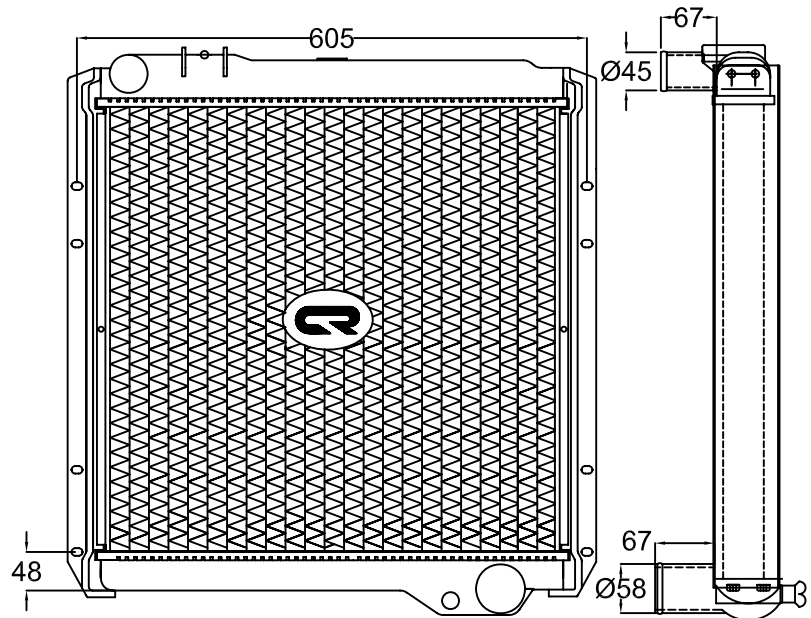

MODEL- TATA 2518

7

O.E PART NO -
CORE TYPE-2ROW Mcc.
CORE SIZE- 785X537X48
TUBES- 108
FINS- 55

MODEL- 709 BS II

O.E PART NO - 2527 5010 0363
CORE TYPE-2ROW Mcc.
CORE SIZE- 525 X 537 X 48
TUBES- 108
FINS- 55

Radiators illustrated are not in proportion to one another.