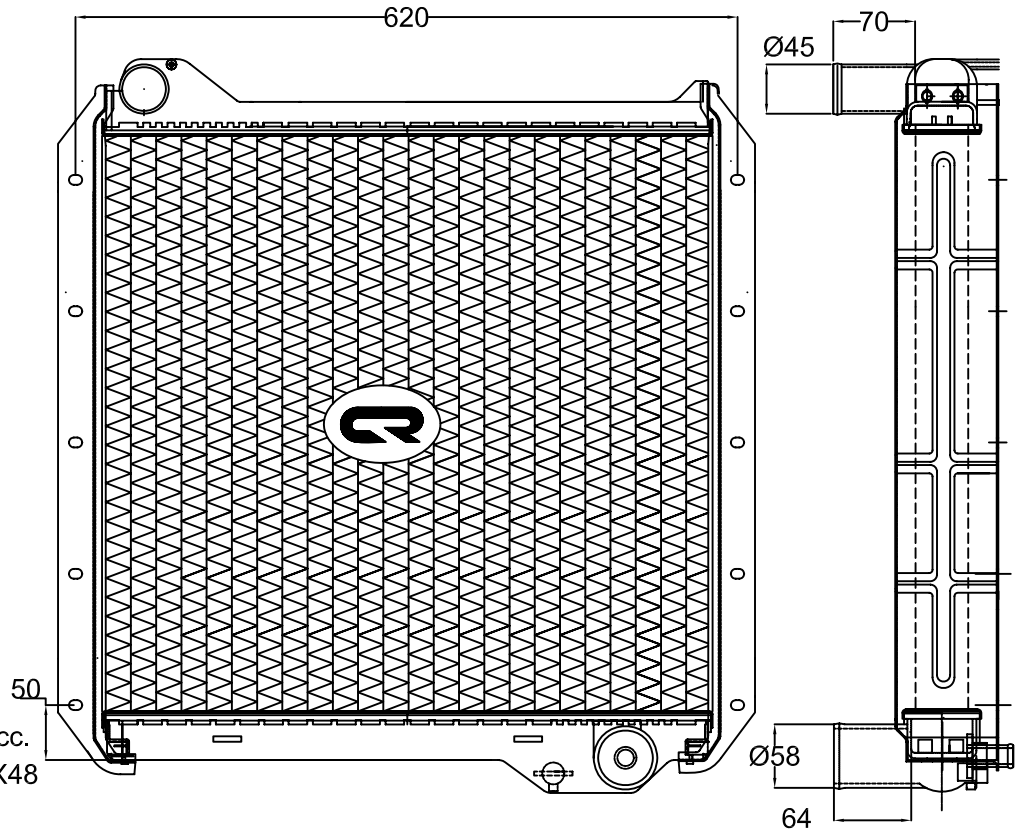

MODEL- TATA 2518

7

O.E PART NO -
CORE TYPE-2ROW Mcc.
CORE SIZE- 785X537X48
TUBES- 108
FINS- 55

MODEL- 709 BS II

O.E PART NO - 2527 5010 0363
CORE TYPE-2ROW Mcc.
CORE SIZE- 525 X 537 X 48
TUBES- 108
FINS- 55

Radiators illustrated are not in proportion to one another.