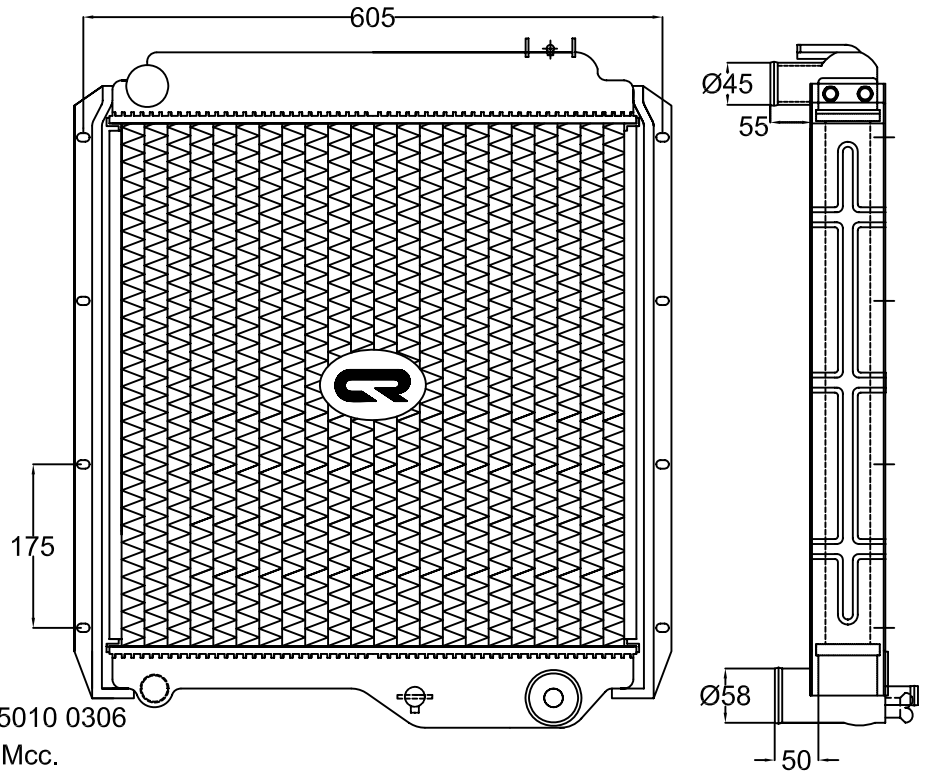

MODEL- LPT 3015

1

O.E PART NO.- 2786 5010 0306
CORE TYPE- 2 ROW Mcc.
CORE SIZE-560 X537 X48
TUBES- 108
FINS-55

MODEL-1510 CMVR

O.E PART NO.- 2525 5010 0284
CORE TYPE-2ROW Mcc.
CORE SIZE-525 x 537 x 48
TUBES- 108
FINS- 55

Radiators illustrated are not in proportion to one another.