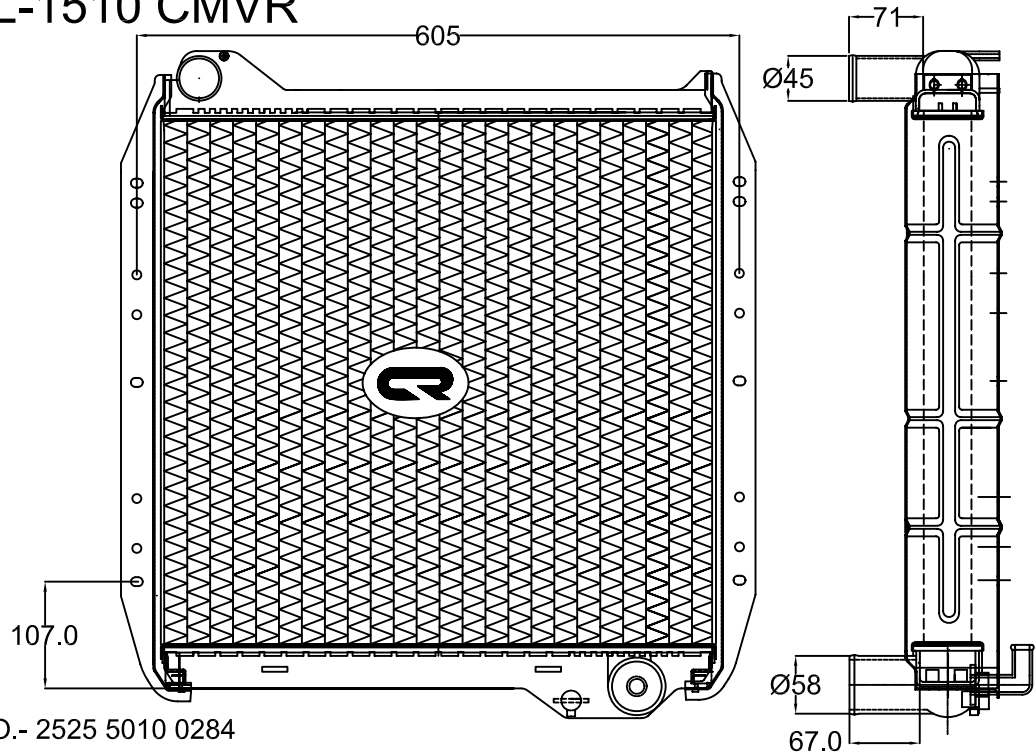

MODEL- LPT 3015

1

O.E PART NO.- 2786 5010 0306
CORE TYPE- 2 ROW Mcc.
CORE SIZE-560 X537 X48
TUBES- 108
FINS-55

MODEL-1510 CMVR

O.E PART NO.- 2525 5010 0284
CORE TYPE-2ROW Mcc.
CORE SIZE-525 x 537 x 48
TUBES- 108
FINS- 55

Radiators illustrated are not in proportion to one another.