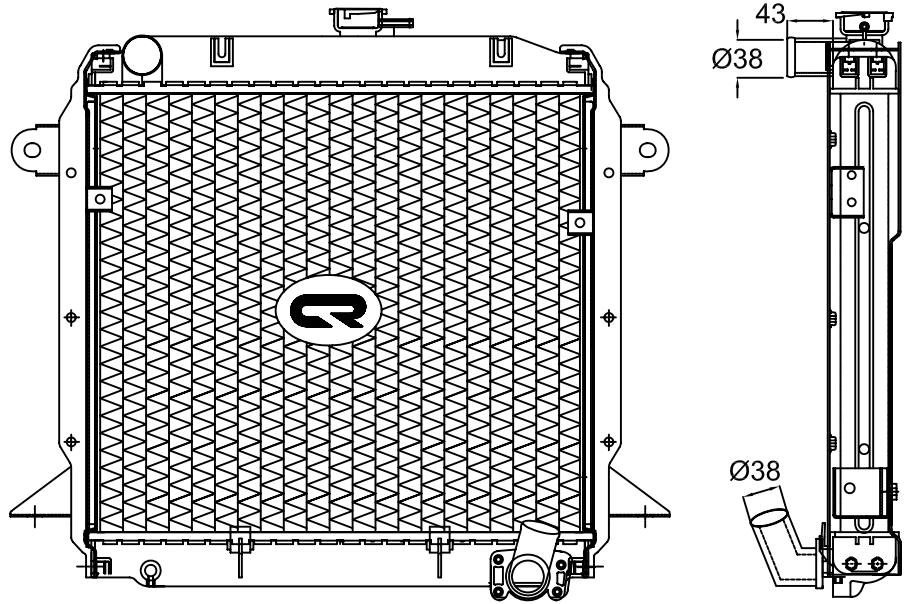

MODEL- 709 EX

O.E PART NO.
 CORE TYPE- 2 ROW Mcc.
 CORE SIZE-480 X 488 X48
 TUBES- 98
 FINS-50

MODEL- 1109/709 LPT

O.E PART NO -
 CORE TYPE-2ROW Mcc.
 CORE SIZE- 480 X488 X 48
 TUBES- 98
 FINS- 50

Radiators illustrated are not in proportion to one another.