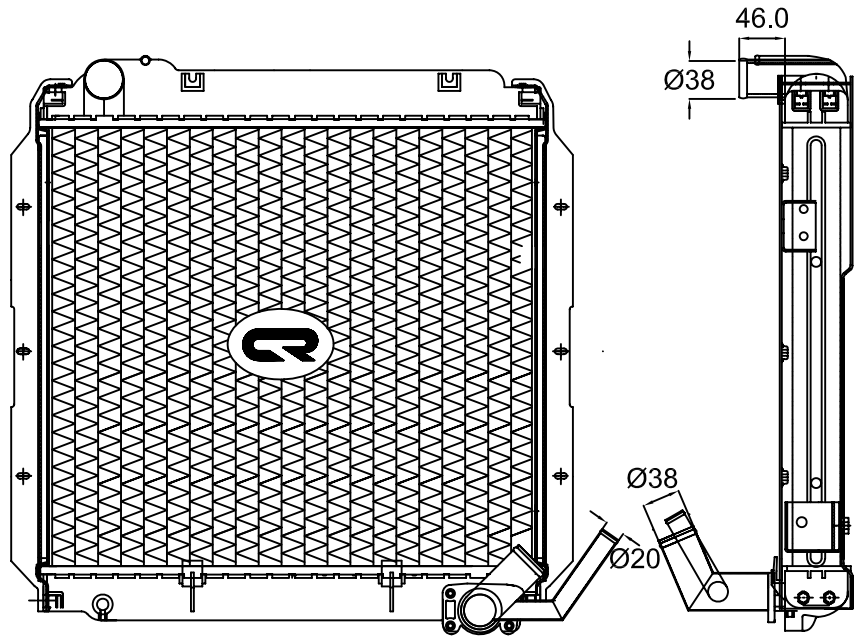

MODEL- 709 EX

O.E PART NO.
 CORE TYPE- 2 ROW Mcc.
 CORE SIZE-480 X 488 X48
 TUBES- 98
 FINS-50

MODEL- 1109/709 LPT

O.E PART NO -
 CORE TYPE-2ROW Mcc.
 CORE SIZE- 480 X488 X 48
 TUBES- 98
 FINS- 50

Radiators illustrated are not in proportion to one another.