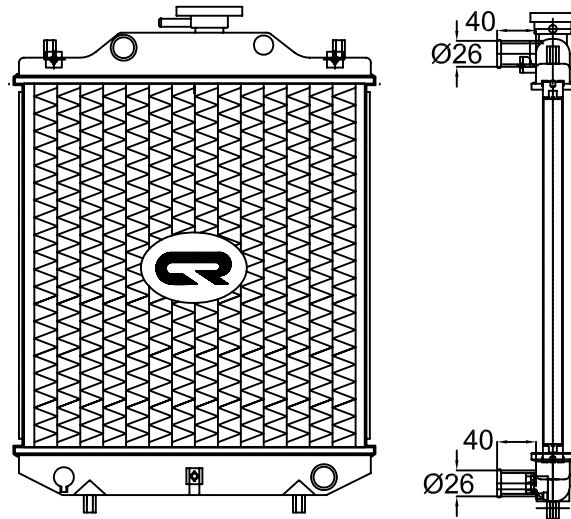

## MODEL- TATA ACE

O.E PART NO. 2786 5010 0104  
 CORE TYPE- 1 ROW Mcc.  
 CORE SIZE- 365X340X24  
 TUBES- 34  
 FINS- 35

## MODEL- TATA ACE

O.E PART NO.  
 CORE TYPE- 1 ROW Mcc.  
 CORE SIZE- 365X340X24  
 TUBES- 34  
 FINS- 35

Note- Thermostat Bush is not available in this model.

Radiators illustrated are not in proportion to one another.