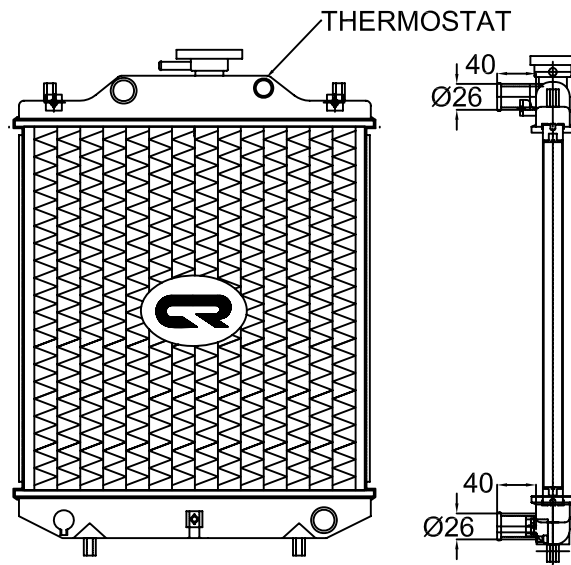

## MODEL- TATA ACE

O.E PART NO. 2786 5010 0104  
 CORE TYPE- 1 ROW Mcc.  
 CORE SIZE- 365X340X24  
 TUBES- 34  
 FINS- 35

## MODEL- TATA ACE

O.E PART NO.  
 CORE TYPE- 1 ROW Mcc.  
 CORE SIZE- 365X340X24  
 TUBES- 34  
 FINS- 35

Note- Thermostat Bush is not available in this model.

Radiators illustrated are not in proportion to one another.