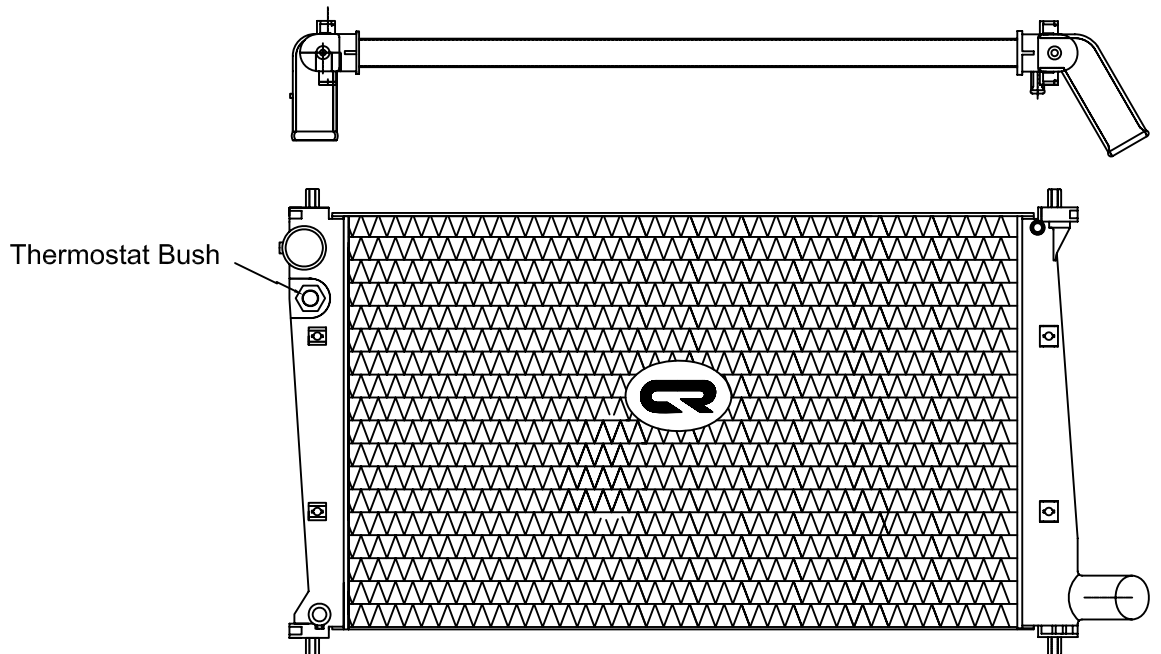

## MODEL- TATA INDIGO

O.E PART NO.- 2790 5010 0180

CORE TYPE- 1 ROW Mcc.

CORE SIZE-610 X 360 X24

TUBES- 36

FINS-37

Note- Thermostat Bush is not available in Indigo rad.

## MODEL- TATA INDICA

O.E PART NO.- 2790 5010 0130

CORE TYPE- 1ROW Mcc.

CORE SIZE- 610 X 360 X 24

TUBES- 36

FINS- 37

Radiators illustrated are not in proportion to one another.