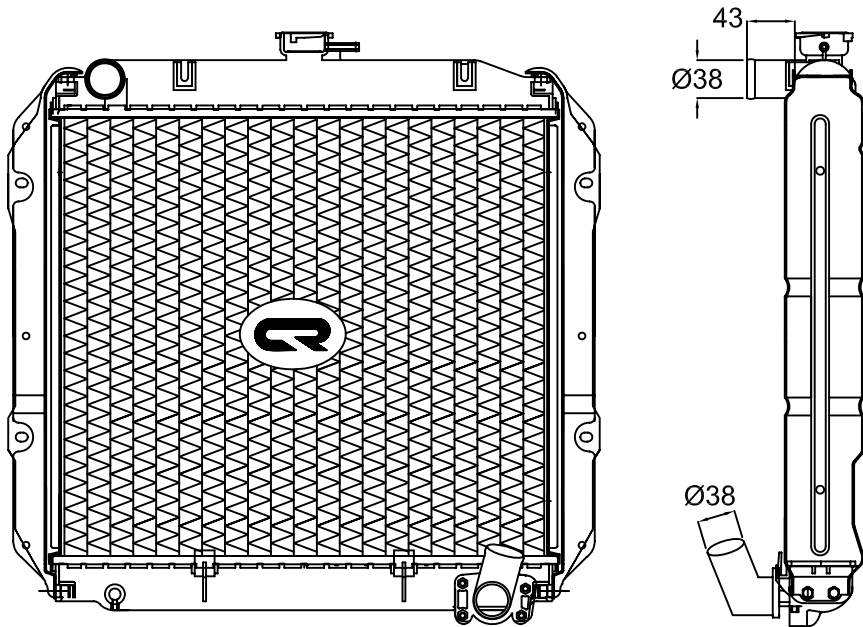

# MODEL- LPS 4018

4

O.E PART NO.2786-5010-0341  
CORE TYPE- 2 ROW Mcc.  
CORE SIZE-740 X 537 X48  
TUBES- 108  
FINS-55

# MODEL- TATA SUMO

O.E PART NO.- 2547 5010 0215  
CORE TYPE-2ROW Mcc.  
CORE SIZE-440 x488 x 48  
TUBES- 98  
FINS- 50

Radiators illustrated are not in proportion to one another.