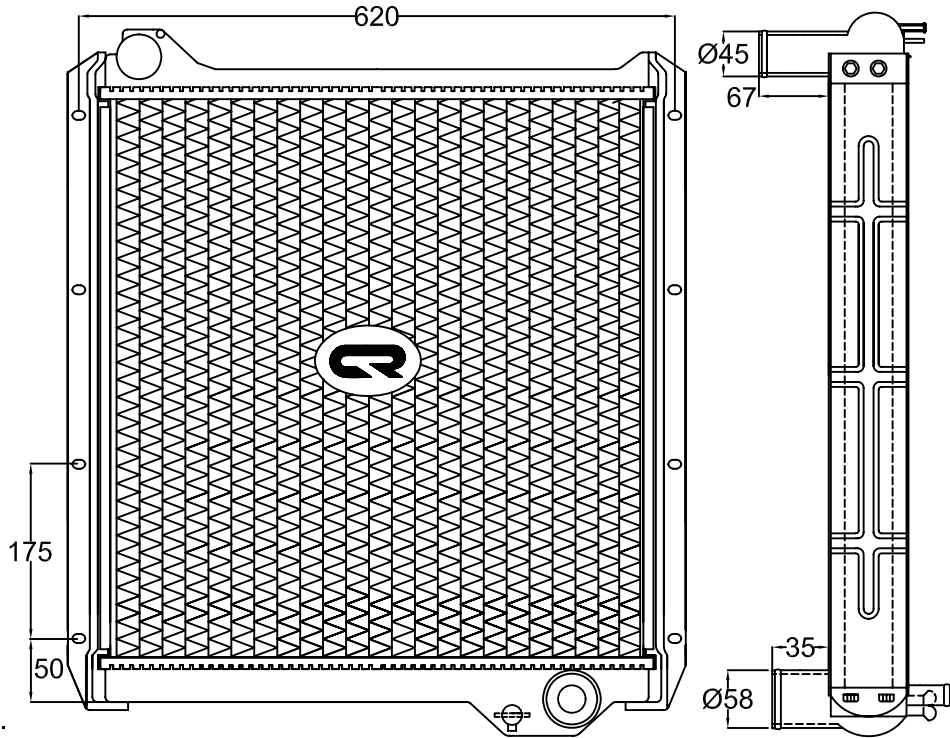

# MODEL- LPS 4018

4

O.E PART NO.2786-5010-0341  
CORE TYPE- 2 ROW Mcc.  
CORE SIZE-740 X 537 X48  
TUBES- 108  
FINS-55

# MODEL- TATA SUMO

O.E PART NO.- 2547 5010 0215  
CORE TYPE-2ROW Mcc.  
CORE SIZE-440 x488 x 48  
TUBES- 98  
FINS- 50

Radiators illustrated are not in proportion to one another.