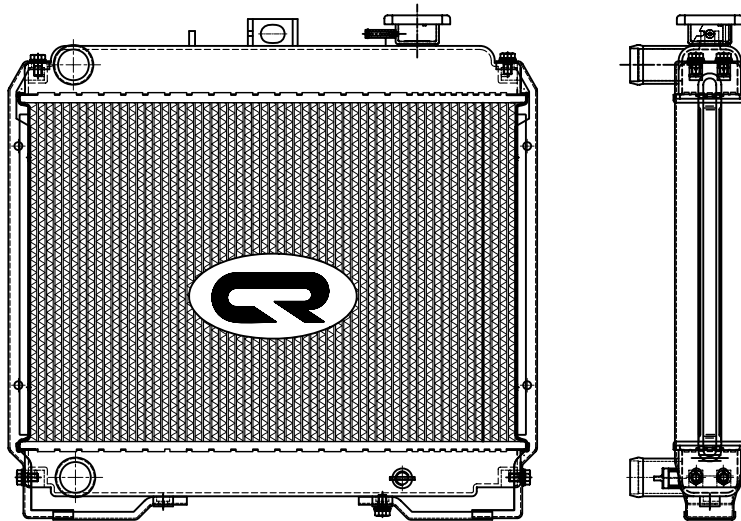

MODEL- BOLERO (A.C)

O.E PART NO. -
CORE TYPE- 2 ROW MCC
CORE SIZE- 355X488X36
TUBES- 98
FINS- 50

MODEL- BOLERO (NON A.C)

O.E PART NO. -
CORE TYPE- 2 ROW MCC
CORE SIZE- 340X488X24
TUBES- 98
FINS- 50

Radiators illustrated are not in proportion to one another.