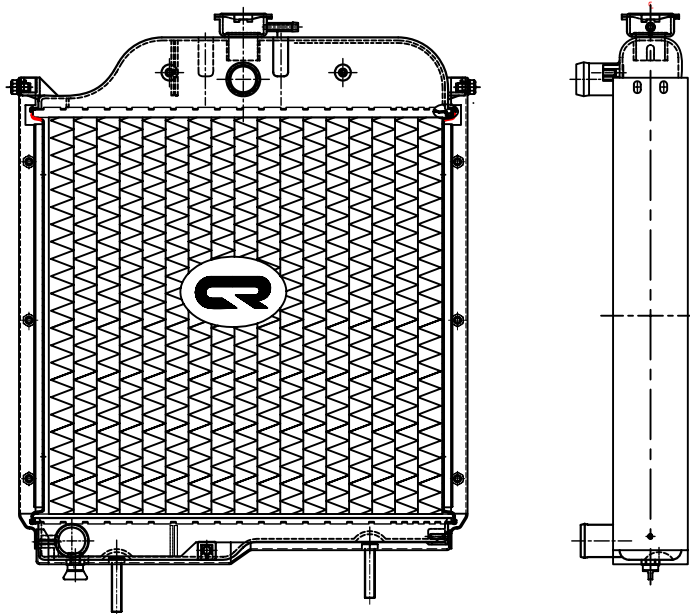

MODEL- ITL-18 HP (SONALIKA GARDEN TRACTOR)

O.E PART NO.-10051298 AA
 CORE TYPE- 2 ROW Mcc.
 CORE SIZE-260 X 400 X48
 TUBES- 76
 FINS-39

MODEL-ITL 30 HP (SONALIKA)

O.E PART NO.-
 CORE TYPE-2ROW Mcc.
 CORE SIZE- 398 x 400 x 48
 TUBES- 80
 FINS- 41

Radiators illustrated are not in proportion to one another.