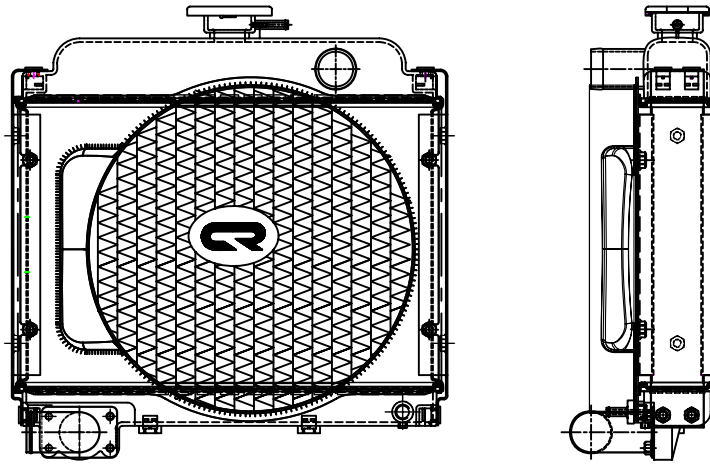

MODEL- ITL-18 HP (SONALIKA GARDEN TRACTOR)

O.E PART NO.-10051298 AA
 CORE TYPE- 2 ROW Mcc.
 CORE SIZE-260 X 400 X48
 TUBES- 76
 FINS-39

MODEL-ITL 30 HP (SONALIKA)

O.E PART NO.-
 CORE TYPE-2ROW Mcc.
 CORE SIZE- 398 x 400 x 48
 TUBES- 80
 FINS- 41

Radiators illustrated are not in proportion to one another.