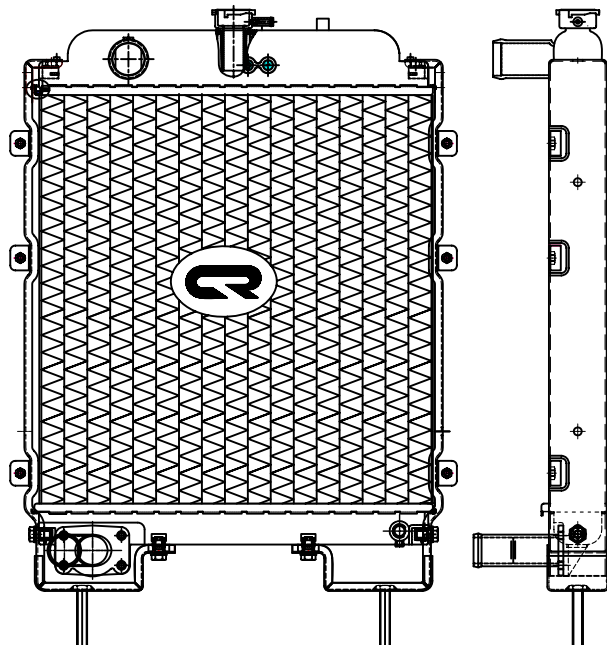

1

MODEL- SWARAJ MAZDA

O.E PART NO.- LP-40-15-200

CORE TYPE- 2 ROW Mcc.

CORE SIZE-500 X488 X48

TUBES- 98

FINS-50

MODEL- MAHINDRA & MAHINDRA SWARAJ 735/724

O.E PART NO.-

CORE TYPE-2ROW Mcc.

CORE SIZE-410 x 380 x 36

TUBES- 76

FINS- 39

Radiators illustrated are not in proportion to one another.