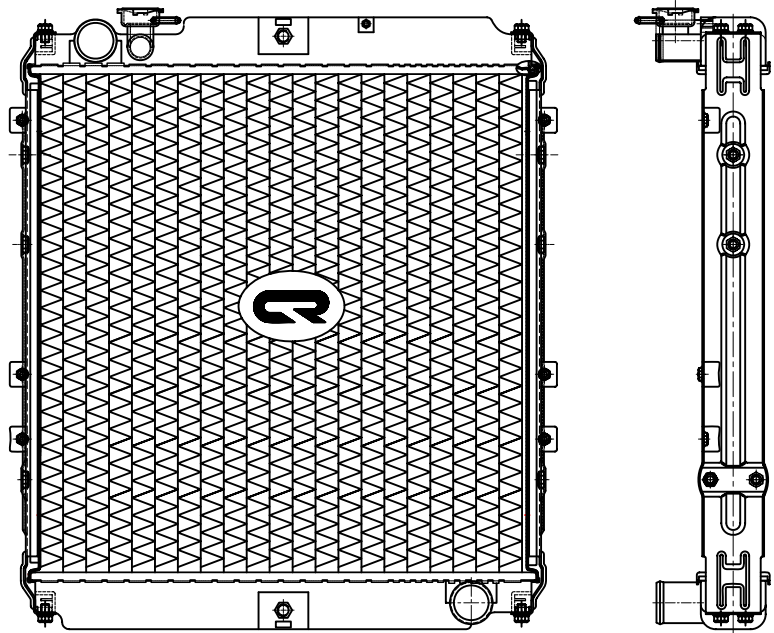

1

MODEL- SWARAJ MAZDA

O.E PART NO.- LP-40-15-200

CORE TYPE- 2 ROW Mcc.

CORE SIZE-500 X488 X48

TUBES- 98

FINS-50

MODEL- MAHINDRA & MAHINDRA SWARAJ 735/724

O.E PART NO.-

CORE TYPE-2ROW Mcc.

CORE SIZE-410 x 380 x 36

TUBES- 76

FINS- 39

Radiators illustrated are not in proportion to one another.